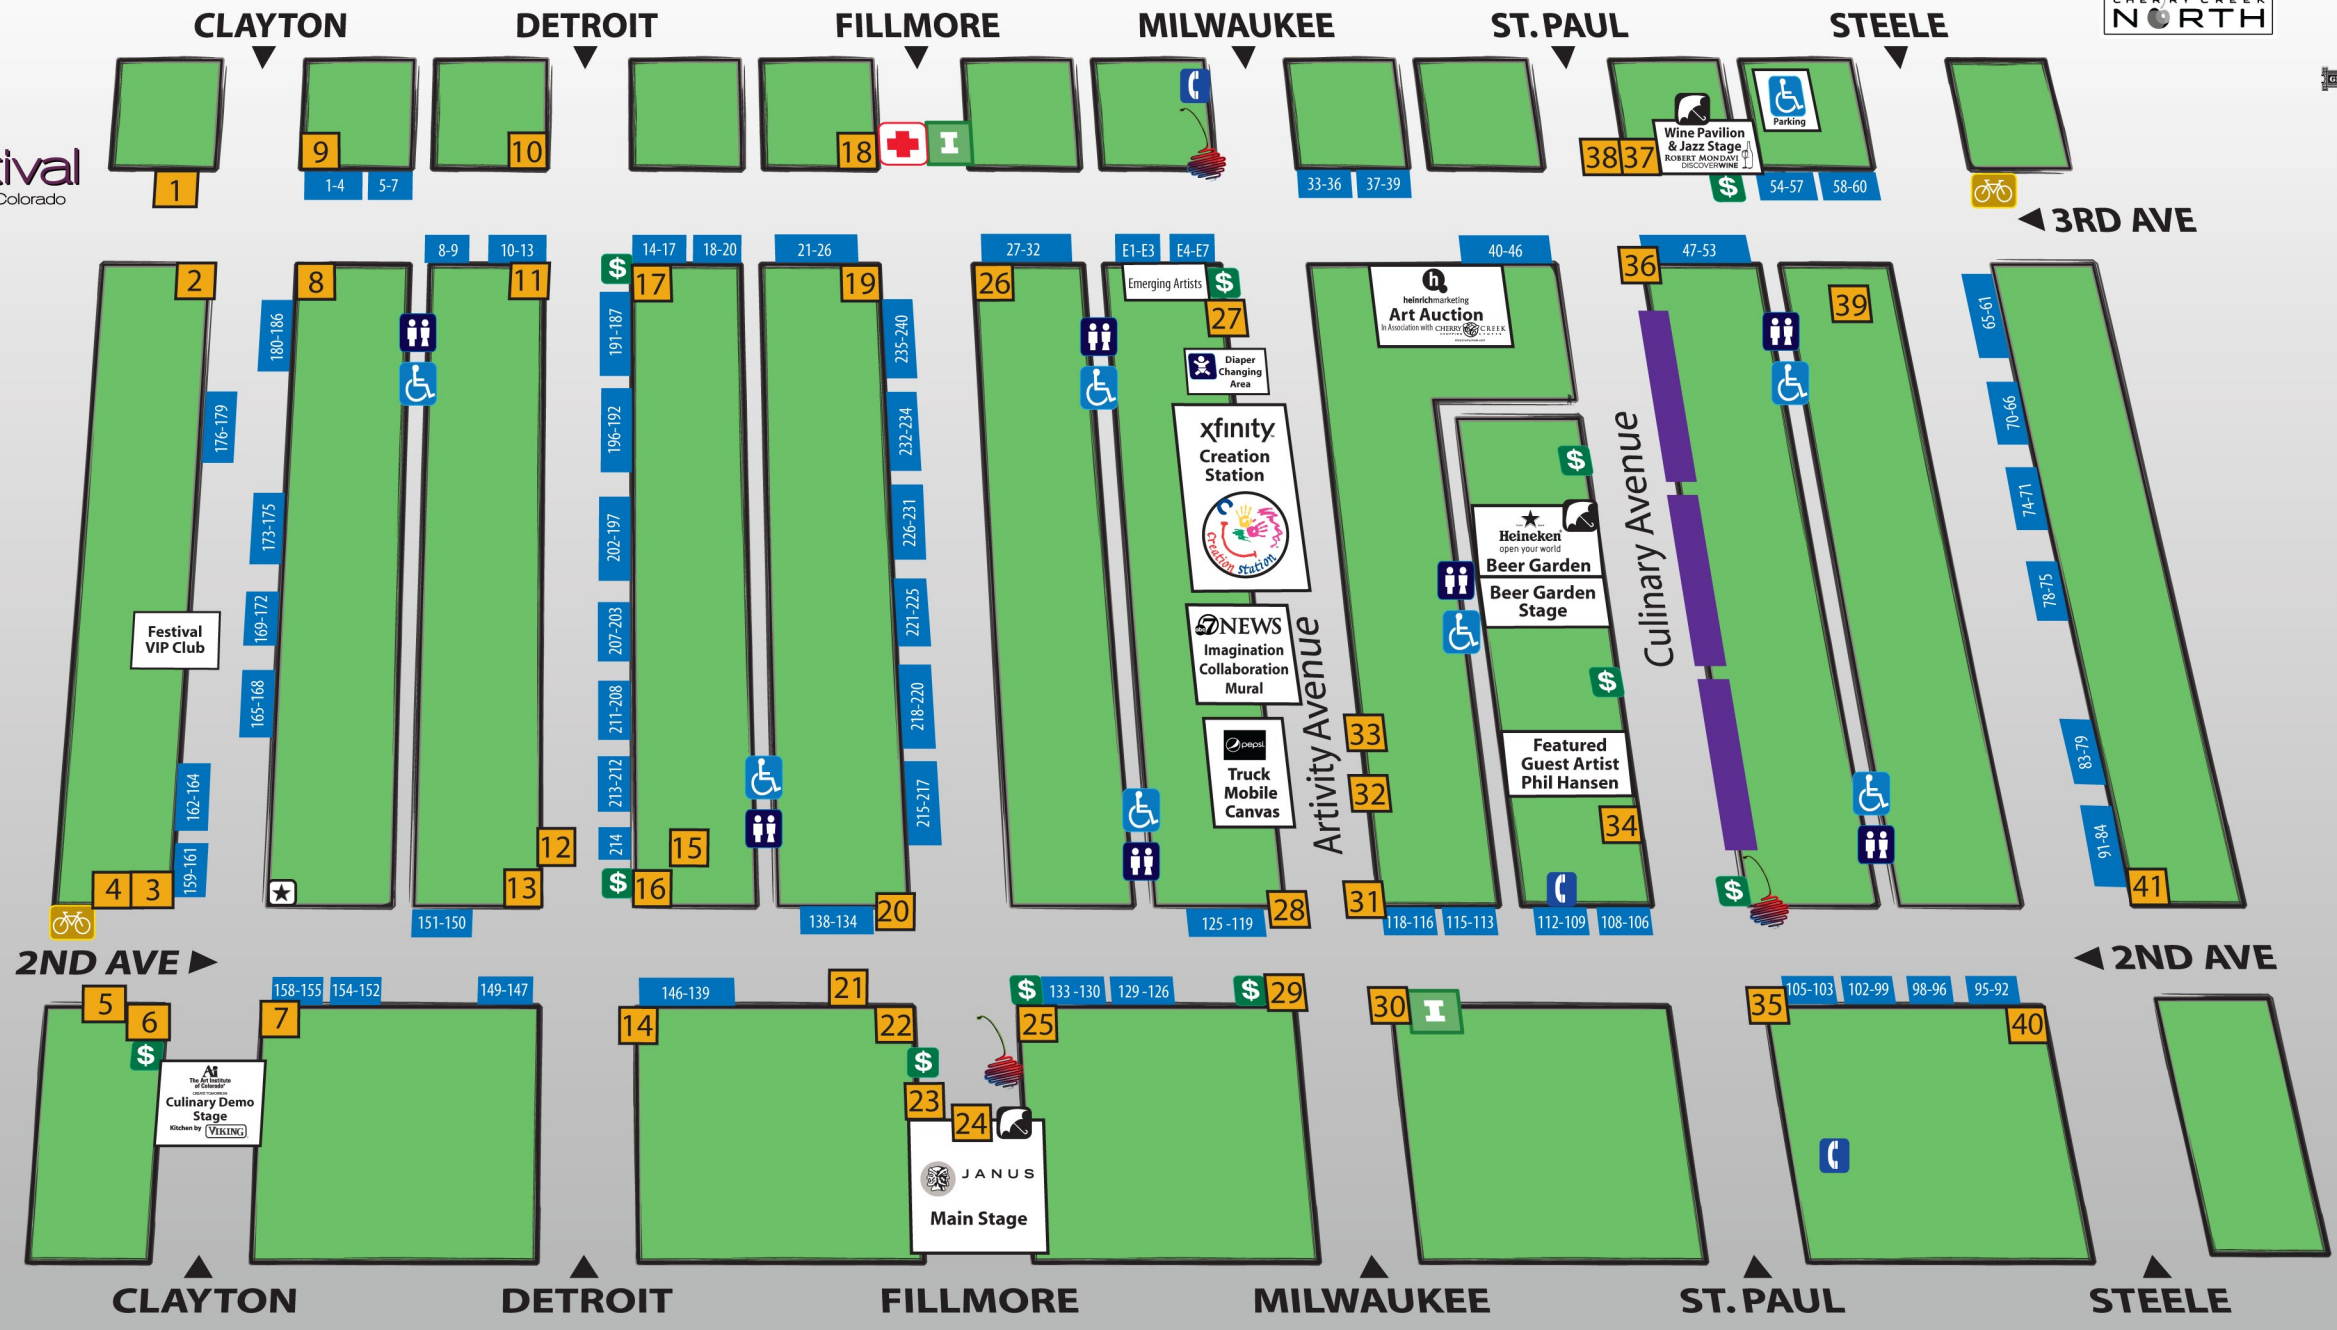

Sponsor & Exhibitor Locations

Map Legend

- Disability Access
 - ATM
 - Phone
 - Valet Bike Parking
 - First Aid
 - Restrooms
 - Information Booths
Presented by THE DENVER POST COMMUNITY
 - Festival Store
 - Sponsors
 - Artist Booths
 - Performances and Attractions
 - Culinary Booths
- ROBERT MONDAVI DISCOVERWINE 2 Locations throughout the site
- HENDRICK'S MANGO SODA 4 Locations throughout the site
- Heineken open your world 7 Locations throughout the site
★ Beer Sampling
- pepsi 9 Locations throughout the site
- 4 Ice Cream Locations throughout the site
- 3 Relaxation Stations throughout the site

- 1
- 2
- 3
- 4
- 5
- 6
- 7
- 8
- 9
- 10
- 12
- 13
- 14
- 15
- 16
- 19
- 20
- 21
- 23
- 24
- 27
- 28
- 29
- 30
- 31
- 32
- 33
- 34
- 35
- 36
- 39
- 41

Cherry Creek Shopping Center